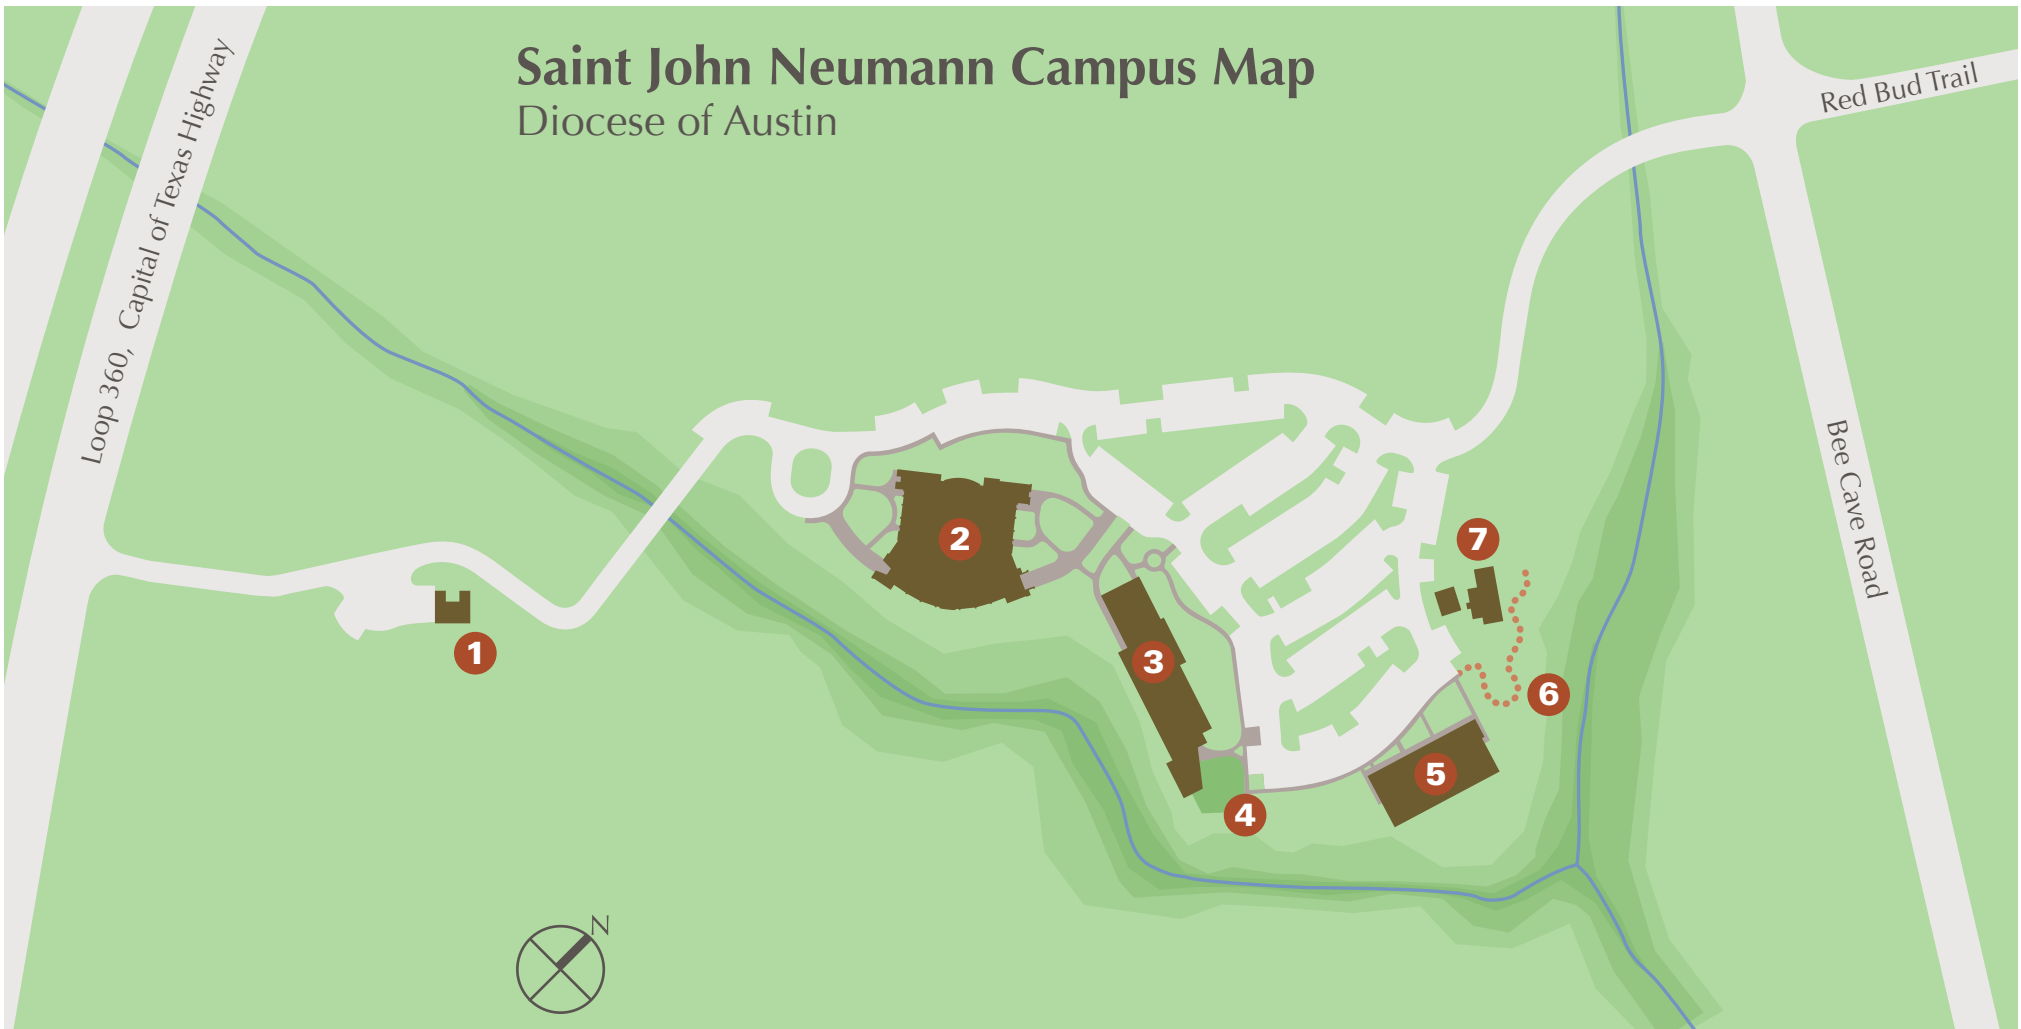

# Saint John Neumann Campus Map

### Area Map

### Buildings

- 1** Mobile Loaves and Fishes Commissary
- 2** St. John Neumann Church
- 3** Pastoral Center  
Church Office  
Classrooms  
Morris Hall  
St. Timothy Room
- 4** Playground
- 5** Holy Family Center
- 6** Outdoor Way of the Cross  
Jonathan Cosentino  
Memorial Garden
- 7** St. Francis House